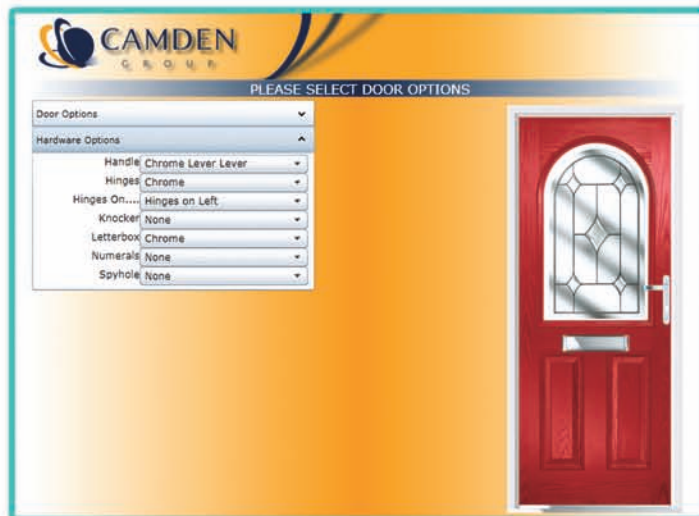

Composite Door Bespoke - Option 3

Let Business Micros create a bespoke composite door designer for you and add it to your website for design, order and pricing online.

Sample

Contact our Sales Office on 01925 422955 for further information.