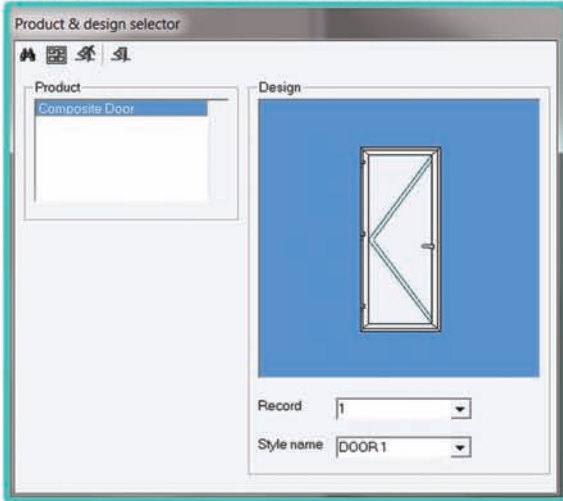

From as little as £200 + VAT

Composite Door with Images - Option 2

Simple product addition with base images of composite door designs.

Simply select the product from the menu

Choose from a range of designs