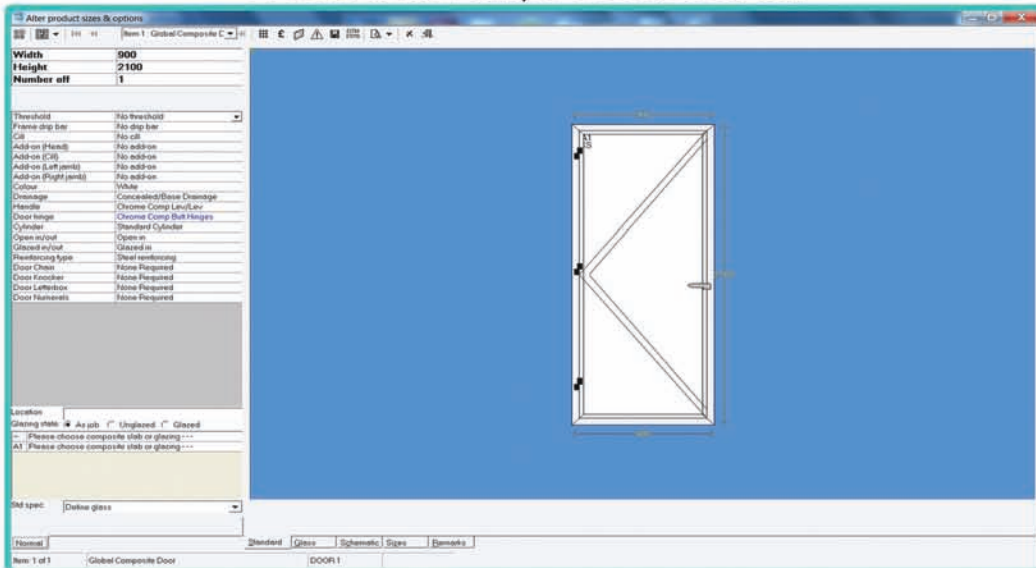

Composite Door - Option 1

Add the composite door product to your Evolution software for quoting and manufacturing.

Simply select the product from the menu

Choose from a range of designs

Process from a simple selection screen