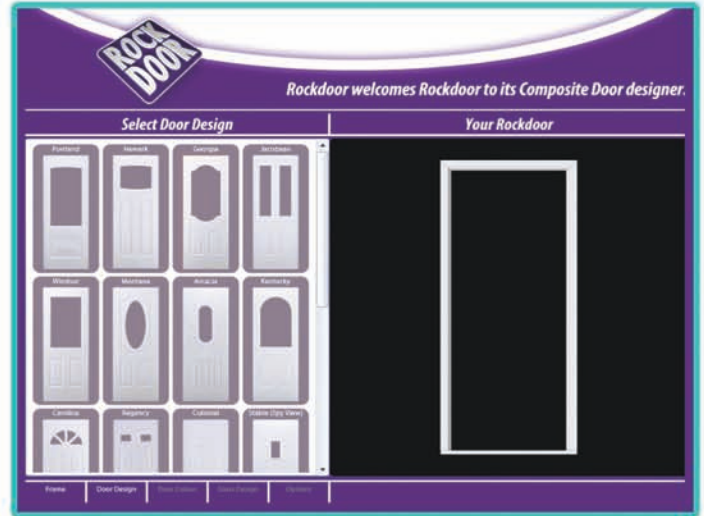

Composite Door Bespoke - Option 3

Let Business Micros create a bespoke composite door designer for you and add it to your website for design, order and pricing online.

Sample

Contact our Sales Office on 01925 422955 for further information.