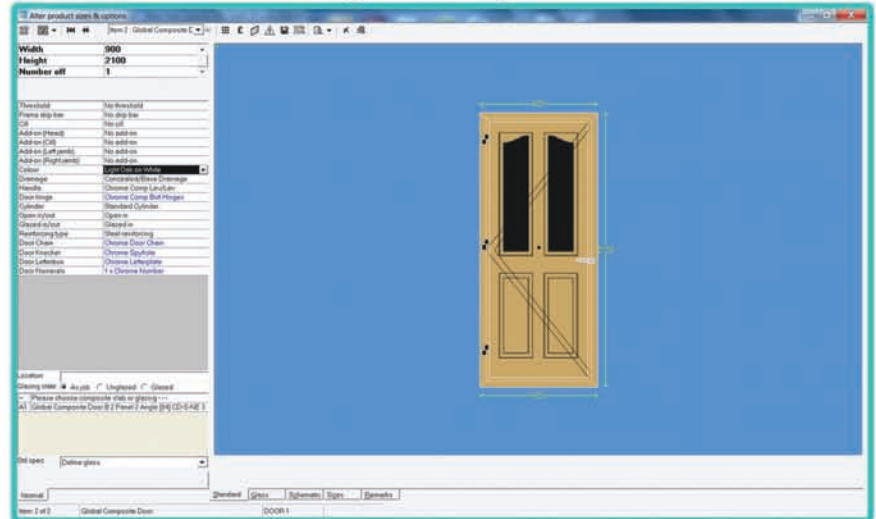

Create a descriptive composite door order form

COMPOSITE DOOR ORDER						
Customer : Business Micros		Un glazed		Input Info : 01-06-2010 BenAspey		
Reference : Camp Doors		Supply only		Delivery : -		
Job No. : 3		Page 1 of 1		Print Info : 02-06-2010 4:17 pm		
Invoice address: Business Micros Dallam Court Dallam Lane Warrington			Delivery address: Dallam Court Dallam Lane Warrington WA2 7LT			
Tels: Faxes: WA2 7LT						
Items	Ref	Qty	Width	Height	Panel type	Cost
1	AI	1	784	1984	Global Composite Door # 2 Panel 2 Angle [04] CD-S-BE	Location £0.00
Colour : Light Oak External Slab						
Glass : 3 Drop Diamond Cotswold Blue						
Panel Extra #1 : White Internal Slab						
Area : 1.56 m²						

From as little as ..... £400 + VAT