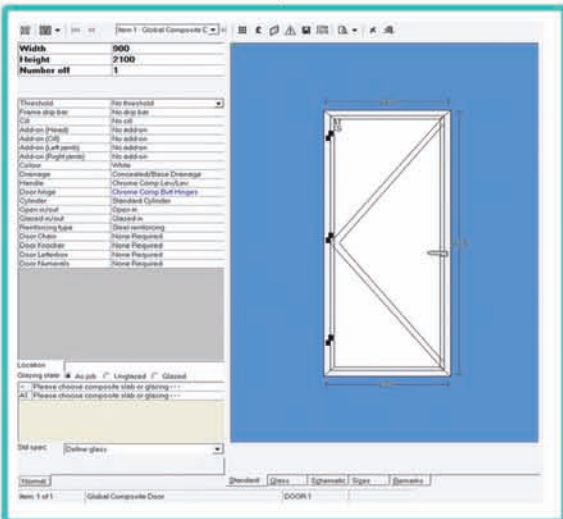

Create a descriptive composite door order form

COMPOSITE DOOR ORDER						
Customer : Business Micros		Un glazed		Input Info : 01-06-2010 BenAspey		
Reference : Camp Doors		Supply only		Delivery : -		
Job No. : 3		Page 1 of 1		Print Info : 02-06-2010 4:17 pm		
Invoice address: Business Micros Dallam Court Dallam Lane Warrington			Delivery address: Dallam Court Dallam Lane Warrington WA2 7LT			
Tels: Faxes: WA2 7LT						
Items	Ref	Qty	Width	Height	Panel type	Cost
1	AI	1	784	1984	Global Composite Door # 2 Panel 2 Angle [04] CD-S-BE	Location £0.00
Colour : Light Oak External Slab						
Glass : 3 Drop Diamond Cotswold Blue						
Panel Extra #1 : White Internal Slab						
Area : 1.56 m²						

From as little as ..... £400 + VAT