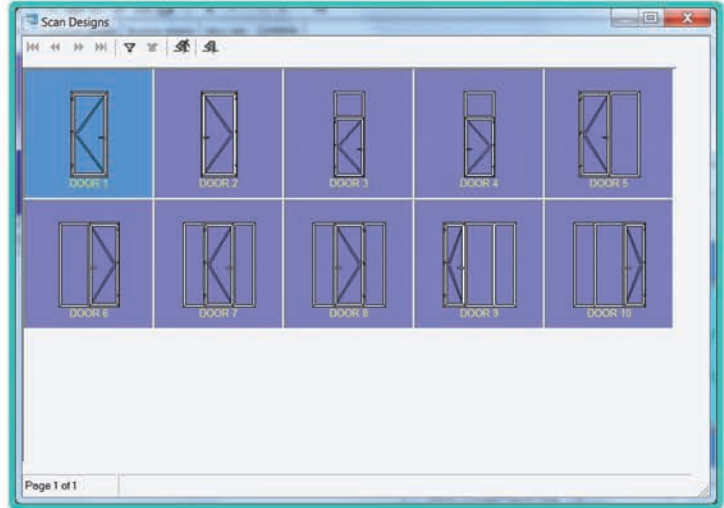

Composite Door - Option 1

Add the composite door product to your Evolution software for quoting and manufacturing.

Simply select the product from the menu

Choose from a range of designs

Process from a simple selection screen