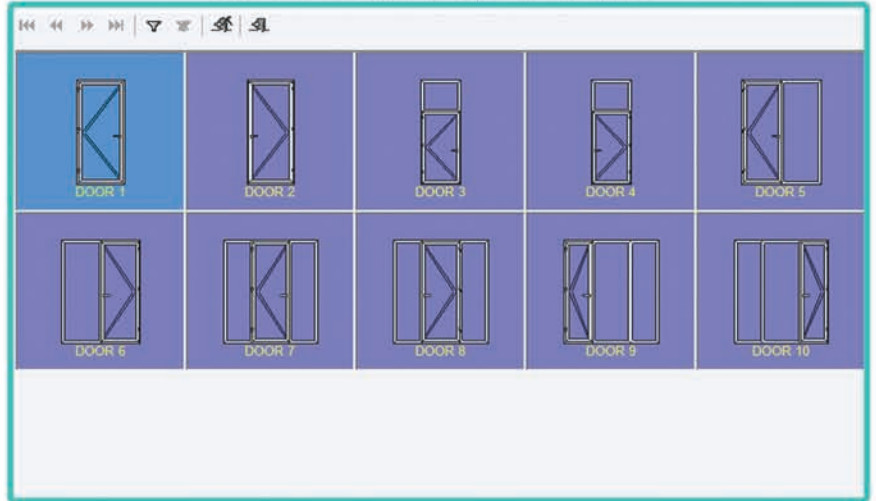

From as little as £200 + VAT

Composite Door with Images - Option 2

Simple product addition with base images of composite door designs.

Simply select the product from the menu

Choose from a range of designs