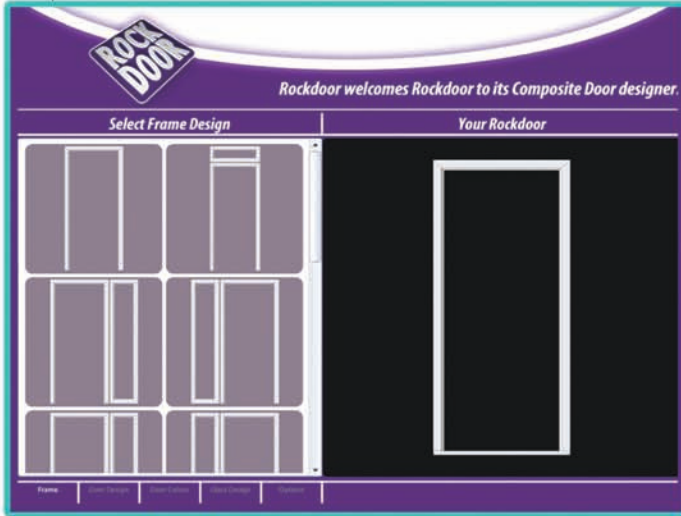

Composite Door Bespoke - Option 3

Let Business Micros create a bespoke composite door designer for you and add it to your website for design, order and pricing online.

Sample

Contact our Sales Office on 01925 422955 for further information.