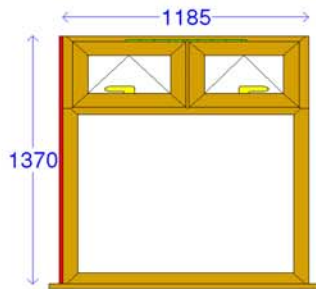

Shootbolt

Viewed from

Viewed from outside

Open in/out

Open out

Glazed in/out

Glazed in

Total Price (Ex VAT) £137.24  
 Total Price (Inc VAT) £161.26

### Item 2 : Logik 70mm Casement

Window 2

1200 x 1400 : 1off

Cill

150mm Cill

Add-on (Left jamb)

EWS 116 15mm Add-on

Ventilator (Head)