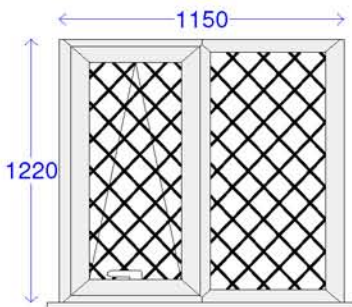

Open out

Glazed in/out

Glazed in

Total Price (Ex VAT) £204.45  
 Total Price (Inc VAT) £240.23

Item 3 : Logik 70mm Casement  
 UG  
 1150 x 1250 : 1off  
 Cill 150mm Cill  
**Colour White**  
**Sash colour White**  
**Cill colour White**  
 Bead type Normal Glazing Bead  
 Handle White Espag Handle  
 Casement locking Shootbolt  
 Viewed from Viewed from outside  
 Open in/out Open out  
 Glazed in/out Glazed in

Total Price (Ex VAT) £100.13  
 Total Price (Inc VAT) £117.65

Item 4 : Logik 70mm Residential Door  
 Door 1  
 900 x 2100 : 1off  
**Threshold EWS 7541A Thresh**  
 Sash drip bar EWS 102 drip  
 Cill No cill  
**Colour White**  
**Sash colour White**  
 Bead type Normal Glazing Bead  
 Handle White Lever/Lever  
 Door lock Type 1 Door Lock  
 Cylinder High Security Cylinder  
 Door hinge quantity 3 hinges  
 Viewed from Viewed from outside  
 Open in/out Open in  
 Glazed in/out Glazed in  
**Reinforcing rule Fully Reinforced**

Total Price (Ex VAT) £244.35  
 Total Price (Inc VAT) £287.11

Item 5 : Logik 70mm Casement  
 US  
 1150 x 1250 : 1off  
 Cill 150mm Cill  
**Colour White**  
**Sash colour White**  
**Cill colour White**  
 Bead type Normal Glazing Bead  
 Handle White Espag Handle  
 Casement locking Shootbolt  
 Viewed from Viewed from outside  
 Open in/out Open out  
 Glazed in/out Glazed in