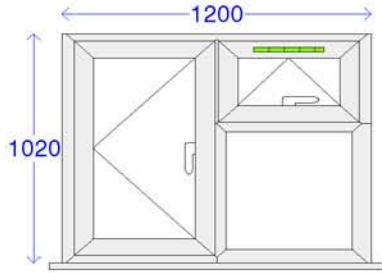

Item 6 : Logik 70mm Casement
Kitchen
1200 x 1050 : 1off
Cill 150mm Cill
Colour White
Sash colour White
Cill colour White
Bead type Normal Glazing Bead
Handle White Espag Handle
Casement locking Shootbolt
Viewed from Viewed from outside
Open in/out Open out
Glazed in/out Glazed in

Total Price (Ex VAT) £146.87
Total Price (Inc VAT) £172.57

Item 7 : Logik 70mm Casement
Kitchen
1300 x 1200 : 3off
Cill 150mm Cill
Colour Rosewood
Sash colour Rosewood
Cill colour Rosewood
Bead type Normal Glazing Bead
Handle Brass Espag Handle
Casement locking Shootbolt
Viewed from Viewed from outside
Open in/out Open out
Glazed in/out Glazed in

Total Price (Ex VAT) £643.51
Total Price (Inc VAT) £756.12

Glass

Qty	(w x h)	Description	Gross	Disc	Nett
1 Off	500 x 500	4-20-4 Clear 'K':20mm Silver Spacer:-:-:-	£9.00	25	£6.75
1 Off	500 x 500	4-20-4 Clear 'K':20mm Silver Spacer:-:-:-	£0.50	0	£0.50
					£7.25

Extra's

Qty	Size (w x h)	Description	Gross	Disc	Nett
1 Off		110461 Black Letterplate	£10.00	25	£7.50
					£7.50

TOTALS

This Price is to ; Supply only

Total Price (Inc VAT) : £1,867.35

Deposit : £0.00

Balance Due : £1,867.35

Reg No 324234-343

The Cross Main Street
Penpont
Phone +44 (0) 1925 4229

Dumfriesshire DG3 4BP
Fax +44 (0) 1925 5763