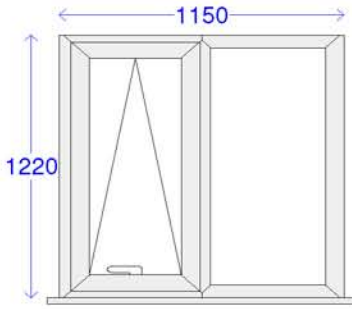

Open out

Glazed in/out

Glazed in

Total Price (Ex VAT) £204.45  
 Total Price (Inc VAT) £240.23

Item 3 : Logik 70mm Casement  
 UG  
 1150 x 1250 : 1off  
 Cill 150mm Cill  
**Colour White**  
**Sash colour White**  
**Cill colour White**  
 Bead type Normal Glazing Bead  
 Handle White Espag Handle  
 Casement locking Shootbolt  
 Viewed from Viewed from outside  
 Open in/out Open out  
 Glazed in/out Glazed in

Total Price (Ex VAT) £100.13  
 Total Price (Inc VAT) £117.65

Item 4 : Logik 70mm Residential Door  
 Door 1  
 900 x 2100 : 1off  
**Threshold EWS 7541A Thresh**  
 Sash drip bar EWS 102 drip  
 Cill No cill  
**Colour White**  
**Sash colour White**  
 Bead type Normal Glazing Bead  
 Handle White Lever/Lever  
 Door lock Type 1 Door Lock  
 Cylinder High Security Cylinder  
 Door hinge quantity 3 hinges  
 Viewed from Viewed from outside  
 Open in/out Open in  
 Glazed in/out Glazed in  
**Reinforcing rule Fully Reinforced**