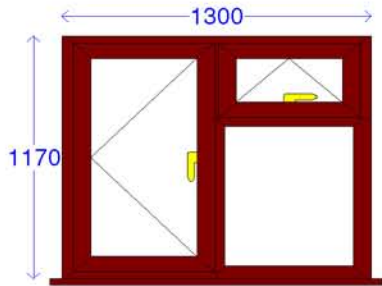

Item 6 : Logik 70mm Casement
Kitchen
1200 x 1050 : 1off
Cill 150mm Cill
Colour White
Sash colour White
Cill colour White
Bead type Normal Glazing Bead
Handle White Espag Handle
Casement locking Shootbolt
Viewed from Viewed from outside
Open in/out Open out
Glazed in/out Glazed in

Total Price (Ex VAT) £146.87
Total Price (Inc VAT) £172.57