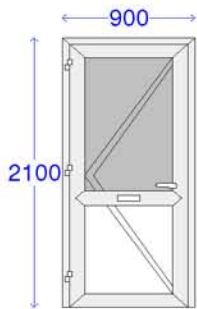

Open out

Glazed in/out

Glazed in

Total Price (Ex VAT) £204.45  
 Total Price (Inc VAT) £240.23

Item 3 : Logik 70mm Casement  
 UG  
 1150 x 1250 : 1off  
 Cill 150mm Cill  
**Colour White**  
**Sash colour White**  
**Cill colour White**  
 Bead type Normal Glazing Bead  
 Handle White Espag Handle  
 Casement locking Shootbolt  
 Viewed from Viewed from outside  
 Open in/out Open out  
 Glazed in/out Glazed in

Total Price (Ex VAT) £100.13  
 Total Price (Inc VAT) £117.65

Item 4 : Logik 70mm Residential Door  
 Door 1  
 900 x 2100 : 1off  
**Threshold EWS 7541A Thresh**  
 Sash drip bar EWS 102 drip  
 Cill No cill  
**Colour White**  
**Sash colour White**  
 Bead type Normal Glazing Bead  
 Handle White Lever/Lever  
 Door lock Type 1 Door Lock  
 Cylinder High Security Cylinder  
 Door hinge quantity 3 hinges  
 Viewed from Viewed from outside  
 Open in/out Open in  
 Glazed in/out Glazed in  
**Reinforcing rule Fully Reinforced**